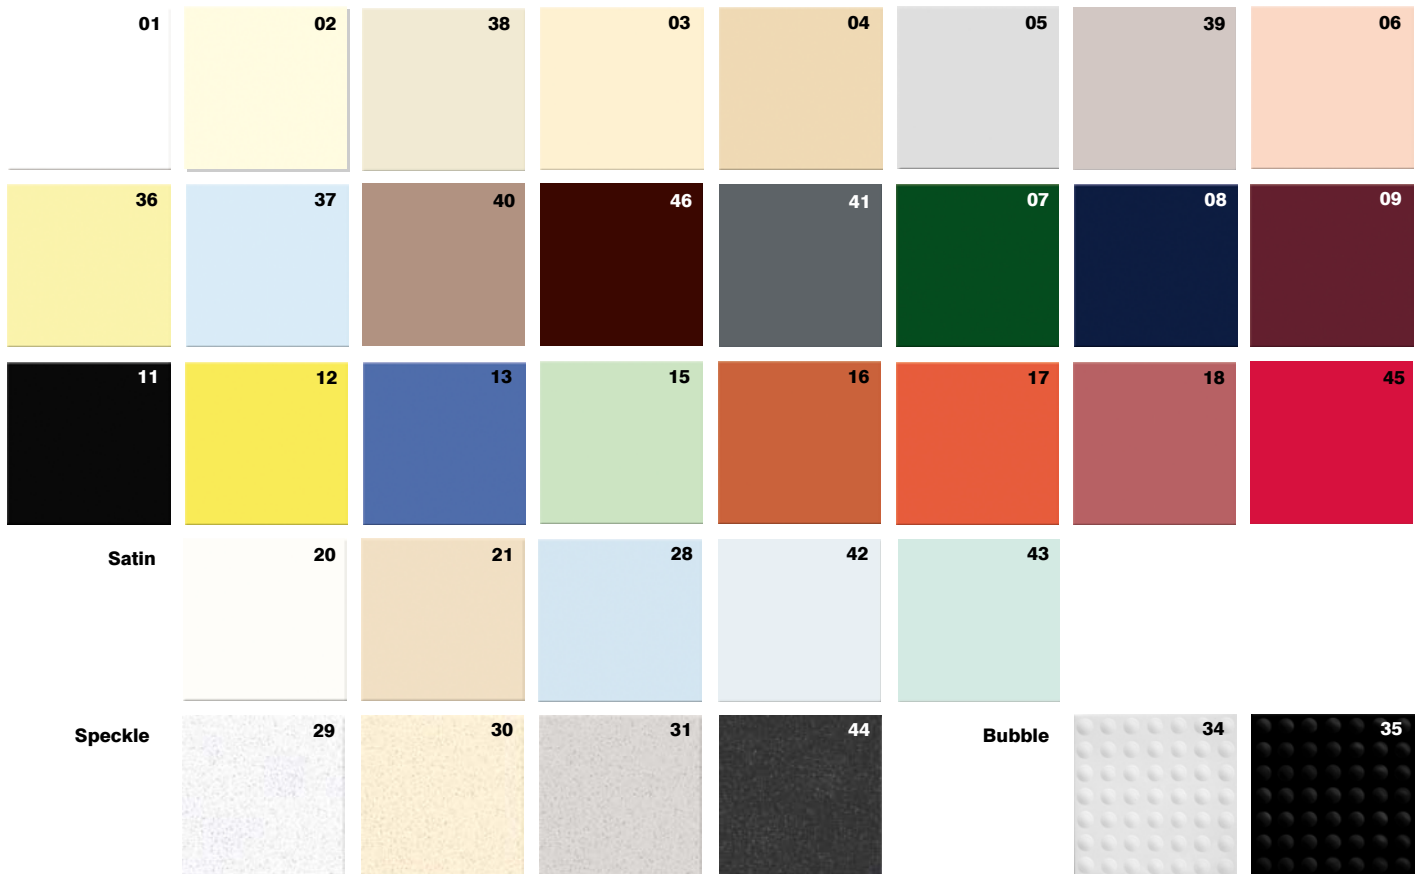

PRODUCT INFORMATION

SPECTRUM WALL 150 RANGE INFORMATION

Colours Available

Gloss