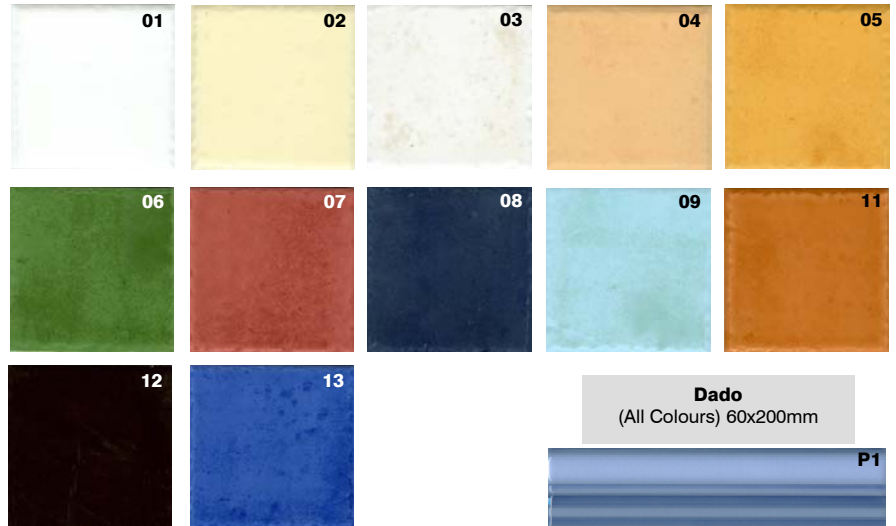

- DEDICATED PROFESSIONAL SUPPORT
- AN EXTENSIVE PORTFOLIO TO CHOOSE FROM
- FREE ONLINE INFORMATION RESOURCE
- QUICK & EFFICIENT SERVICE

PRODUCT INFORMATION

MEDITERRANEO RANGE INFORMATION

Wall Tile: **MEDITERRANEO COLOUR: 10**

Colours Available

Sizes Available:
100x100mm, 200x200mm

Finishes Available:
Gloss, flat Finish

AT A GLANCE

Product Type

Glazed Porcelain

Finishes and Suitability

Finishes Available

Please note: Technical information relating to this product is available on request.

MEDITERRANEO SERIES

A palette of thirteen colours with a low gloss, occasionally dimpled finish providing a warm feel.

The colours are slightly variegated providing a sense of depth. The range provides for a variety of design options, whether used in singular colours or as a melange.

Suited to traditional or contemporary projects within domestic & residential and some public area environments.