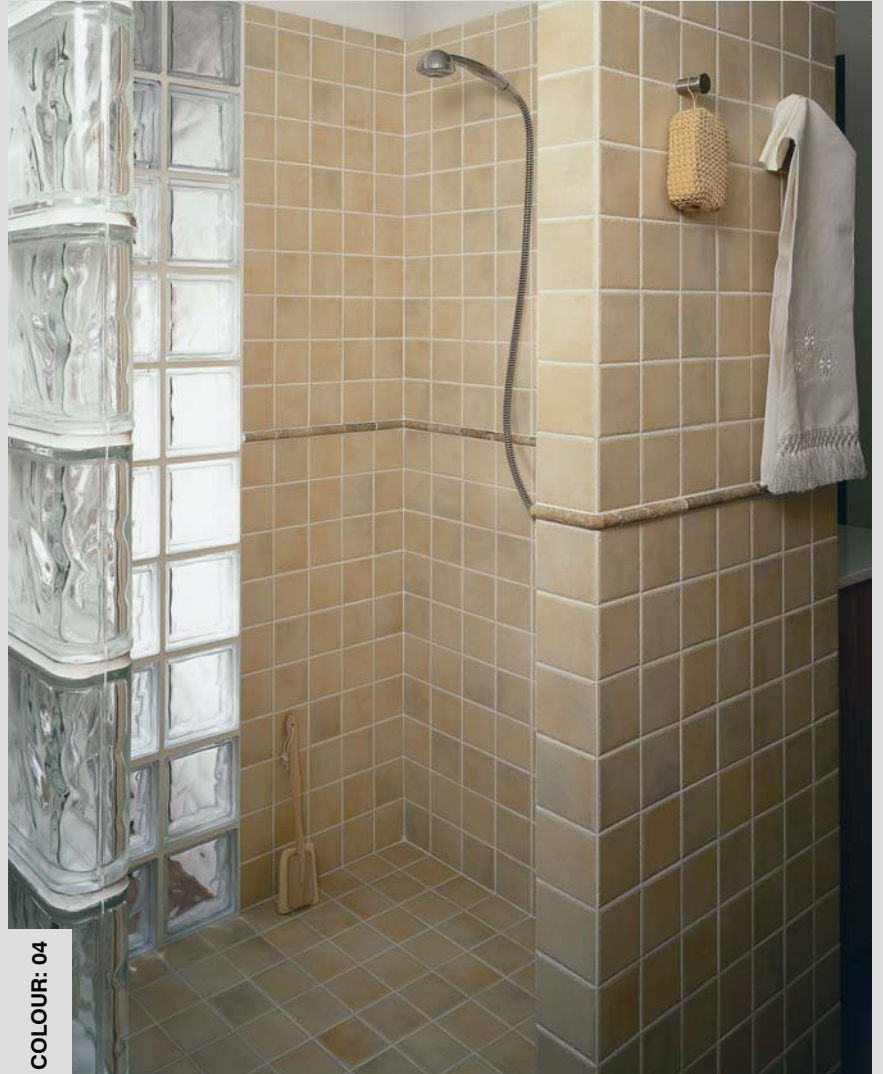

TECHNICAL INFORMATION

This product meets all relevant BS, EN or ISO standards.

Please note: Technical information relating to this product is available on request.

HARMONY SERIES

A range of seven colourways in a flat matt finish.

The colours range from more gentle tones through to stronger colours, providing an accent of colour when used in a melange.

A range suited to traditional or modern living environments, within domestic & residential and some public area projects.

This range is suitable for use on floors.

COLOUR: 04

THE ESSENTIAL RESOURCE
FOR CONTRACT TILE
SPECIFICATION

For more information or to order a sample,
please call **0115 939 5903**

or visit www.prospectiles.com