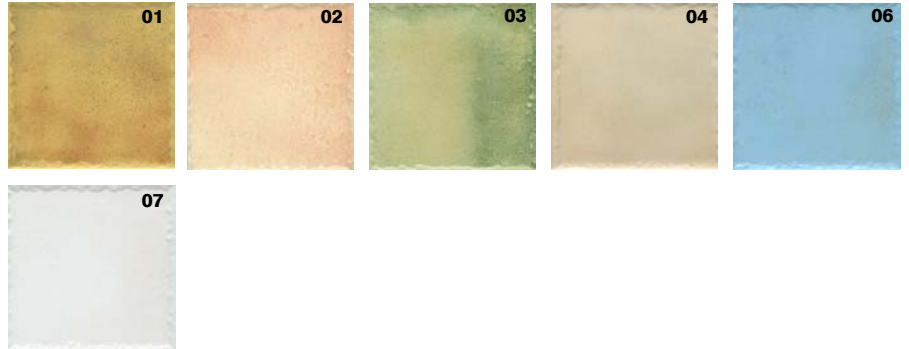

- DEDICATED PROFESSIONAL SUPPORT
- AN EXTENSIVE PORTFOLIO TO CHOOSE FROM
- FREE ONLINE INFORMATION RESOURCE
- QUICK & EFFICIENT SERVICE

PRODUCT INFORMATION

HARMONY RANGE INFORMATION

Wall Tile: **HARMONY COLOUR: 05**

Colours Available

Sizes Available:

100x100mm, 200x200mm

Finishes Available:

Matt, flat Finish

AT A GLANCE

Product Type

Glazed Porcelain