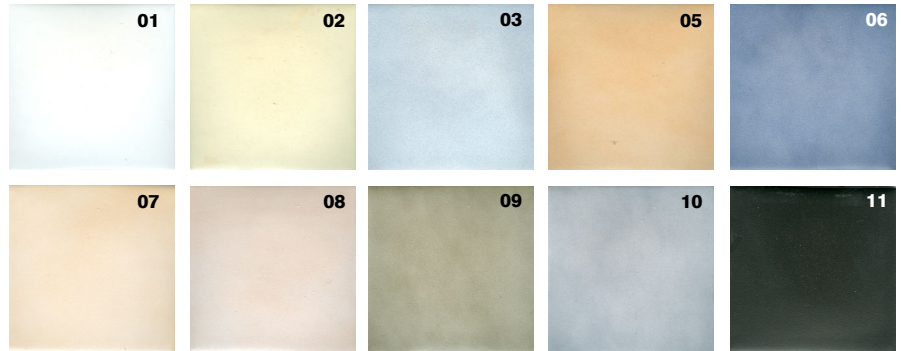

- DEDICATED PROFESSIONAL SUPPORT
- AN EXTENSIVE PORTFOLIO TO CHOOSE FROM
- FREE ONLINE INFORMATION RESOURCE
- QUICK & EFFICIENT SERVICE

PRODUCT INFORMATION

COLORI RANGE INFORMATION

Wall Tile: **COLORI COLOUR: 04**

Colours Available

Sizes Available:
100x100mm

Finishes Available:
Matt, flat Finish

AT A GLANCE

Product Type

Glazed Ceramic

Finishes and Suitability

Finishes Available

Please note: Technical information relating to this product is available on request.

COLORI SERIES

A range of eleven matt colours, including white and cream. The rustic-edge gives the range a traditional look. The colours are variegated providing a depth to the tile.