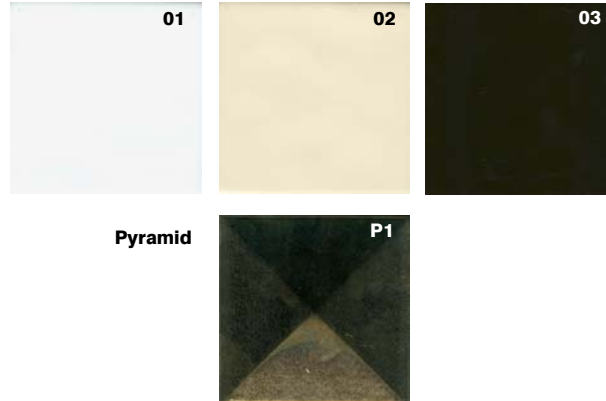

- DEDICATED PROFESSIONAL SUPPORT
- AN EXTENSIVE PORTFOLIO TO CHOOSE FROM
- FREE ONLINE INFORMATION RESOURCE
- QUICK & EFFICIENT SERVICE

PRODUCT INFORMATION

CLASSIQUE RANGE INFORMATION

Wall Tile: **CLASSIQUE COLOUR: 04**

Colours Available

Sizes Available:

100x100mm

Finishes Available:

Gloss; undulating/bumpy Finish
Pyramid Finish

AT A GLANCE

Product Type

Glazed Ceramic

Please note: Technical information relating to this product is available on request.

CLASSIQUE SERIES

A range that encompasses four colourways, including white and cream.

The additional colours offer a more powerful colour palette; black and red.