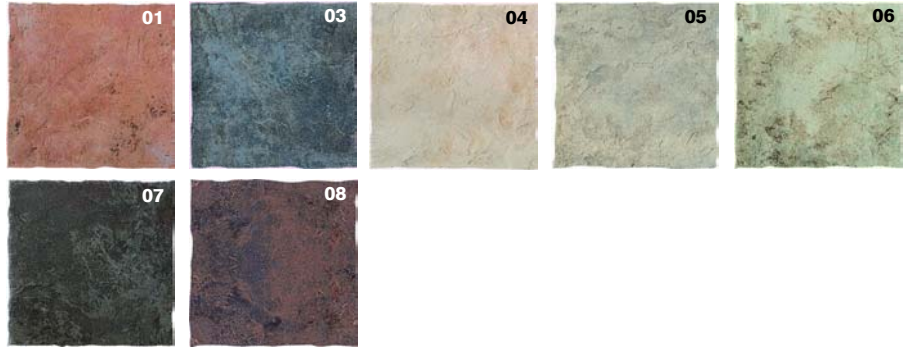

- DEDICATED PROFESSIONAL SUPPORT
- AN EXTENSIVE PORTFOLIO TO CHOOSE FROM
- FREE ONLINE INFORMATION RESOURCE
- QUICK & EFFICIENT SERVICE

PRODUCT INFORMATION

TERRA SOLIDA RANGE INFORMATION

Floor Tile: **TERRA SOLIDA COLOUR: 02**

Colours Available

Sizes Available:

150x150mm, 150x300mm, 300x300mm

Finishes Available:

Natural (Matt) Finish: Slip Resistance Rating = R10

R10

AT A GLANCE

Product Type

EN 202

EN 102

EN 100

TERRA SOLIDA SERIES

This range expresses the humbleness and simplicity of nature, with its irregular edge and deep textured surface.

The eight different colours and available decorative elements make the range extremely versatile.