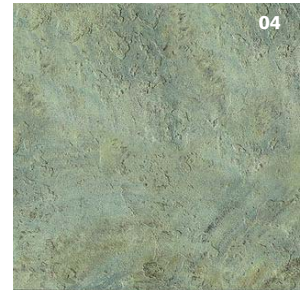

Colours Available

Sizes Available:

150x150mm, 150x300mm, 300x300mm, 300x600mm, 450x450mm

Finishes Available:

Natural (Matt) Finish: Slip Resistance Rating = R10

AT A GLANCE

Product Type

Unglazed Porcelain Stoneware

Finishes and Suitability

Finishes Available

Natural (Matt)

Suitability:

Interior/Exterior use for Walls & Floors

Areas of Use - Product Suitability

Domestic

Kitchens, bathrooms, conservatories, etc

YES

Residential

Hotels, housing, etc

YES

Public Areas - Light

Restaurants, offices, shops, etc

YES

Public Areas - Heavy

Shopping Centres, supermarkets

YES

Commercial

Airports, high density traffic areas, etc

YES

Industrial

Heavy Industrial Areas

NO

THE ESSENTIAL RESOURCE
FOR CONTRACT TILE
SPECIFICATION

For more information or to order a sample,
please call **0115 939 5903**

or visit www.prospectiles.com