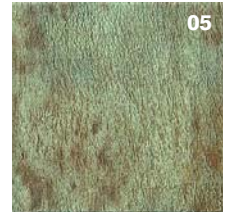

Colours Available

Sizes Available:

300x300mm, 300x600mm, 450x450mm

Finishes Available:

Natural (Matt) Finish: Slip Resistance Rating = R10

AT A GLANCE

Product Type

Unglazed Porcelain Stoneware

Finishes and Suitability

Finishes Available

Natural (Matt)

Suitability

Interior/Exterior use for Walls & Floors

Areas of Use - Product Suitability

Domestic

Kitchens, bathrooms, conservatories, etc

YES

Residential

Hotels, housing, etc

YES

Public Areas - Light

Restaurants, offices, shops, etc

YES

Public Areas - Heavy

Shopping Centres, supermarkets

YES

Commercial

Airports, high density traffic areas, etc

YES