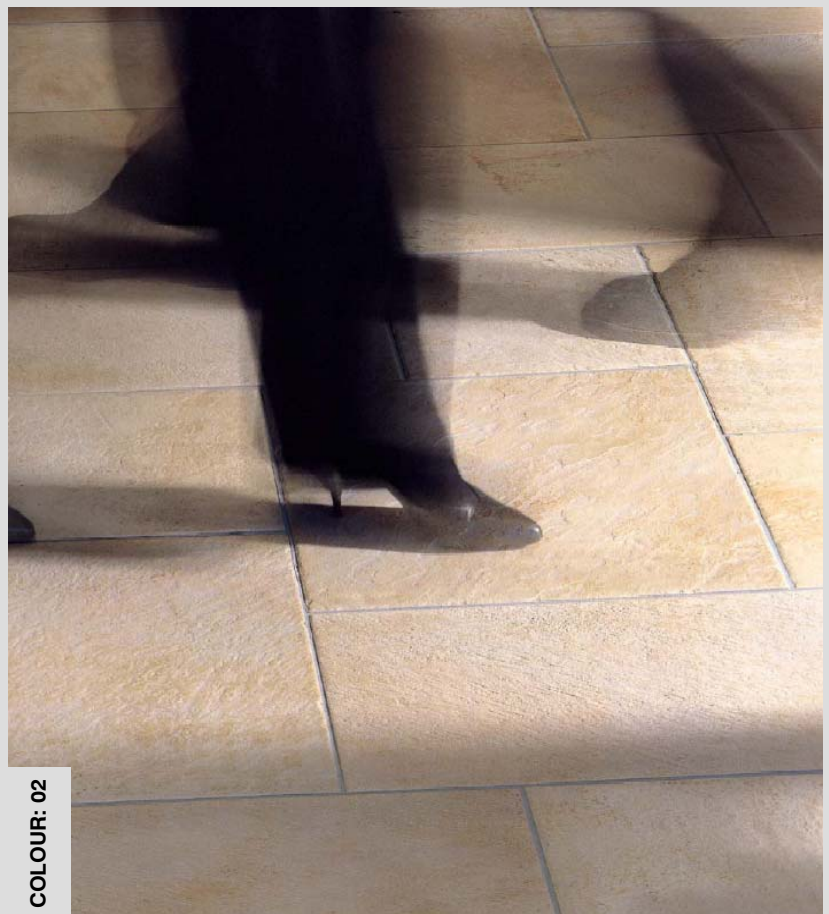

Slip Resistance

Natural (Matt) Finish: Slip Resistance Rating = R10

Surface Hardness

Natural (Matt) Finish: MoHs Rating = 7-8 (Conforms)

Water Absorption

All Colours: Conforms (acc to test criteria) (Conforms)

Acid & Alkali Resistance

All Colours: Resistant (acc to test criteria) (Conforms)

Thermal Shock Resistance

All Colours: Resistant (acc to test criteria) (Conforms)

Frost Resistance

All Colours: Resistant (acc to test criteria) (Conforms)

Deep Abrasion Resistance

All Colours: (less than) <150mm³ (Conforms)

Bending Strength

All Colours: 40 – 55 N/mm² (Conforms)

TEST STANDARDS

DIN 51130

EN 101

EN 99

EN 106

EN 104

EN 202

EN 102

EN 100

BREMBO SERIES

The five colourways draw their inspiration from the natural physical texture of stones.

Due to the high technical standards of the product the range's quality and strength allows its usage either internally or externally, for both residential and commercial projects.

The textured surface finish of the tile provides a slip resistant finish.

A series of decorative/special pieces accompanies this range. Please enquire for details.

COLOUR: 02