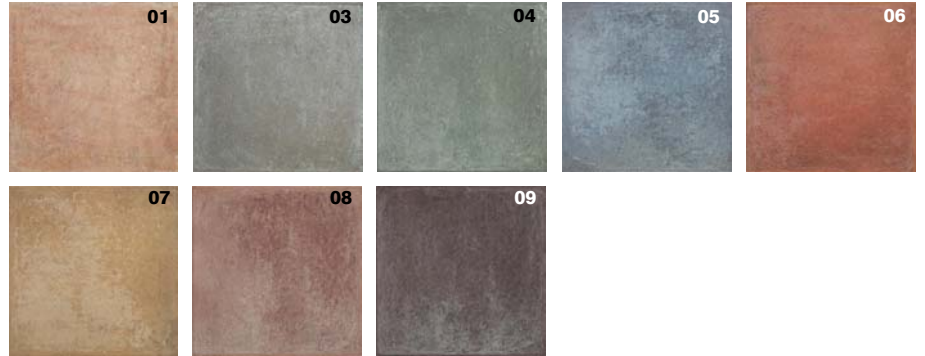

Colours Available

Sizes Available:
330x330mm

Finishes Available:
Matt Finish: Slip Resistance Rating = R9 (Guide Only)

AT A GLANCE

Product Type

Glazed Ceramic

Finishes and Suitability

Finishes Available

Matt

Suitability

Interior use for Walls & Floors

Areas of Use - Product Suitability

Domestic	Kitchens, bathrooms, conservatories, etc	YES
Residential	Hotels, housing, etc	YES
Public Areas - Light	Restaurants, offices, shops, etc	YES
Public Areas - Heavy	Shopping Centres, supermarkets	NO
Commercial	Airports, high density traffic areas, etc	NO
Industrial	Heavy Industrial Areas	NO

THE ESSENTIAL RESOURCE
FOR CONTRACT TILE
SPECIFICATION

For more information or to order a sample,
please call **0115 939 5903**

or visit www.prospectiles.com